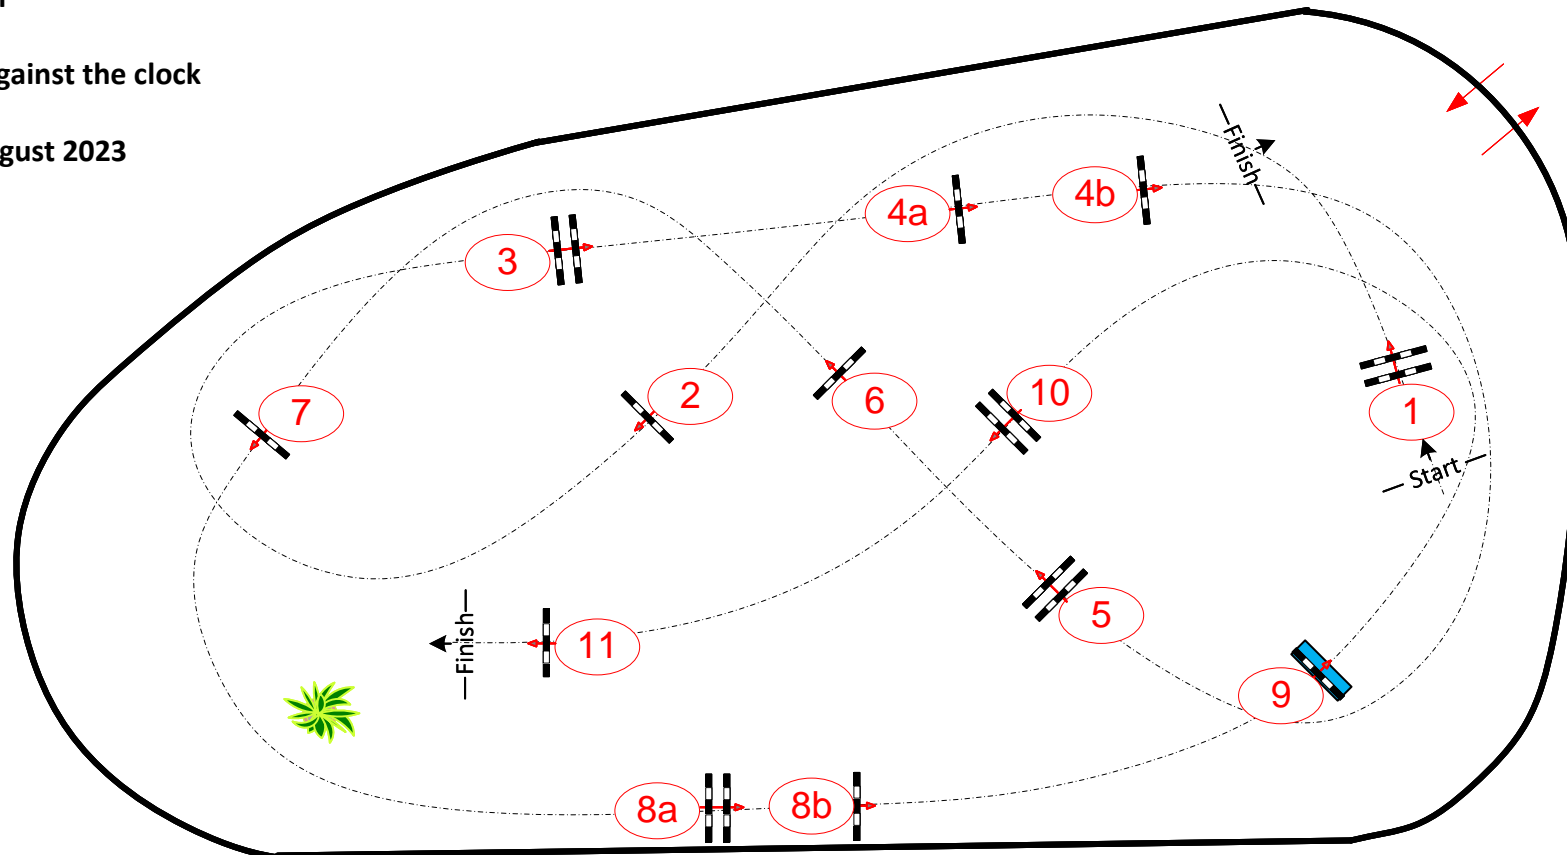

Class No.: 06

CSI\* small Tour

Competition against the clock

Freitag, 11. August 2023

Start: 10:30

Table: A

FEI RG / Art. 238.2.1  
Height: 1.25 m

Speed: 350 m/min  
Length: 460 m  
Time allowed: 79 sec  
Time limit: 158 sec

Obstacles: 1 - 11  
Efforts: 13  
Penalty sec:

Team course design:

Reto Rufflin (SUI)  
Pascal Bettschen (SUI)