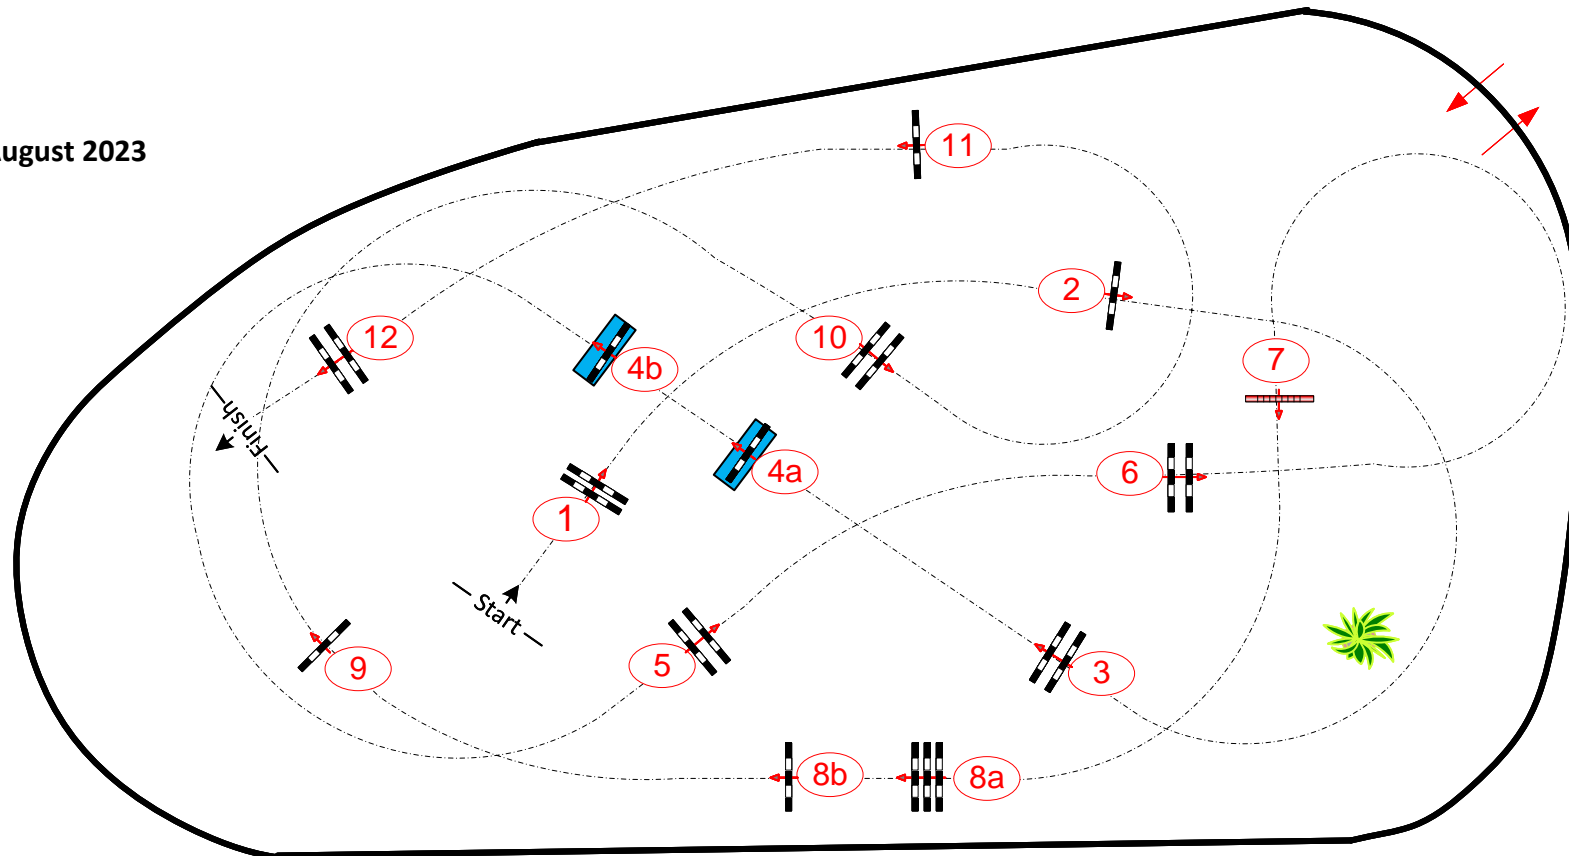

Class No.: 14

CSI*

Speed

Samstag, 12. August 2023

Start: 17:15

Table: C

FEI RG / Art. 239
Height: 1,30 m

Speed: 0 m/min
Length: 510 m
Time allowed: 0 sec
Time limit: 120 sec

Obstacles: 12
Efforts: 14
Penalty sec: 4

Team course design:

Reto Ruffin (SUI)
Pascal Bettschen (SUI)