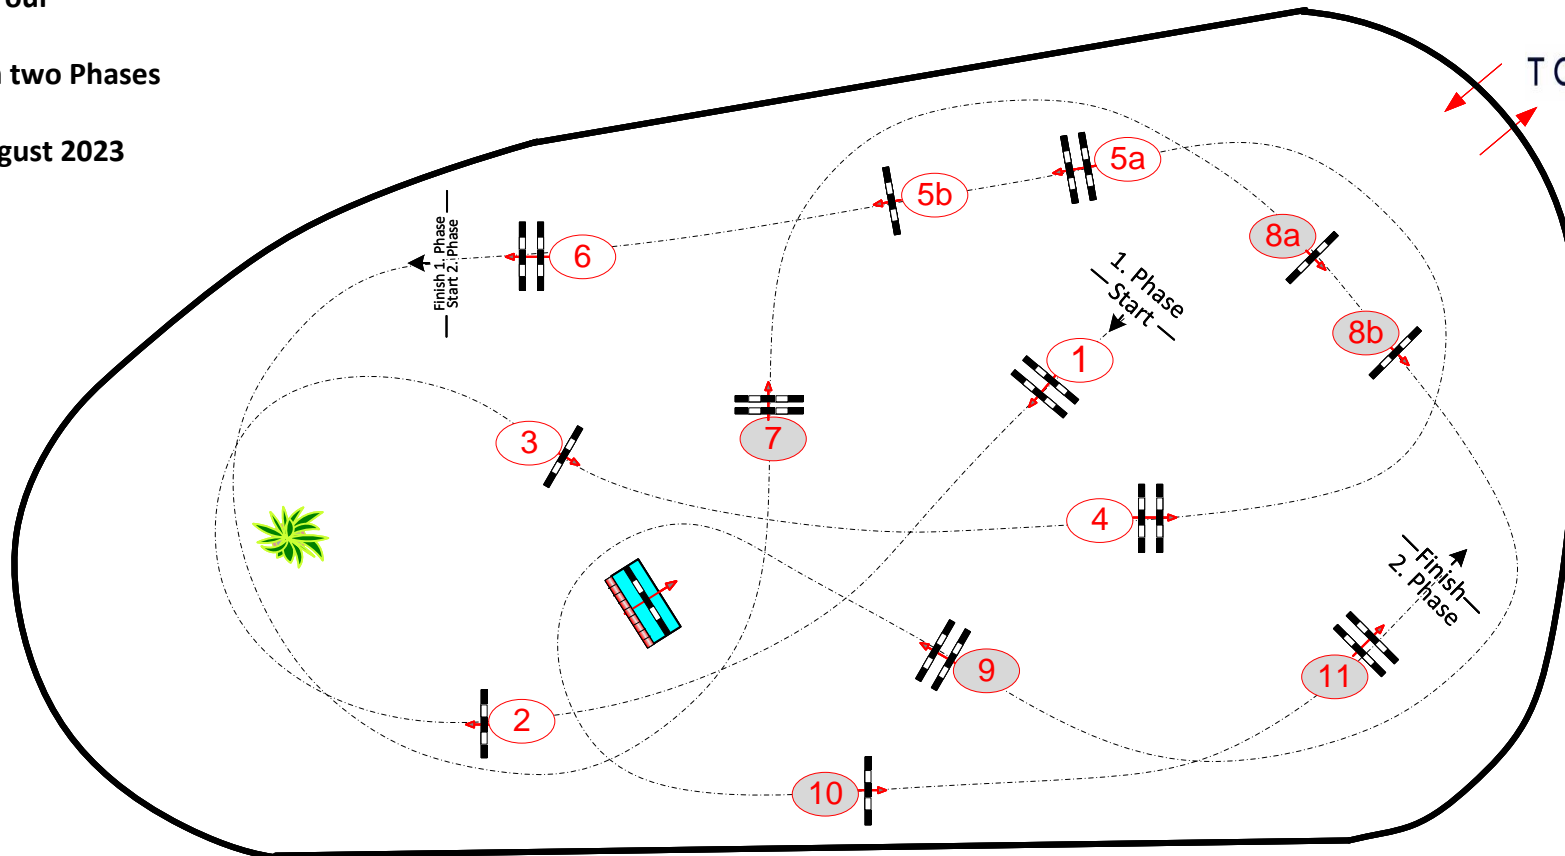

Speed: 350 m/min

Length: 230 m

Time allowed: 40 sec

Time limit: 80 sec

Obstacles: 1 - 6

Efforts: 7

Penalty sec:

1 - 6

7

2nd Phase: 7 - 11

Length: 235 m

Time allowed: 41 sec

Time limit: 82 sec

TOMMY HILFIGER

LES TROIS ROIS

Grand Hotel
Basel Switzerland