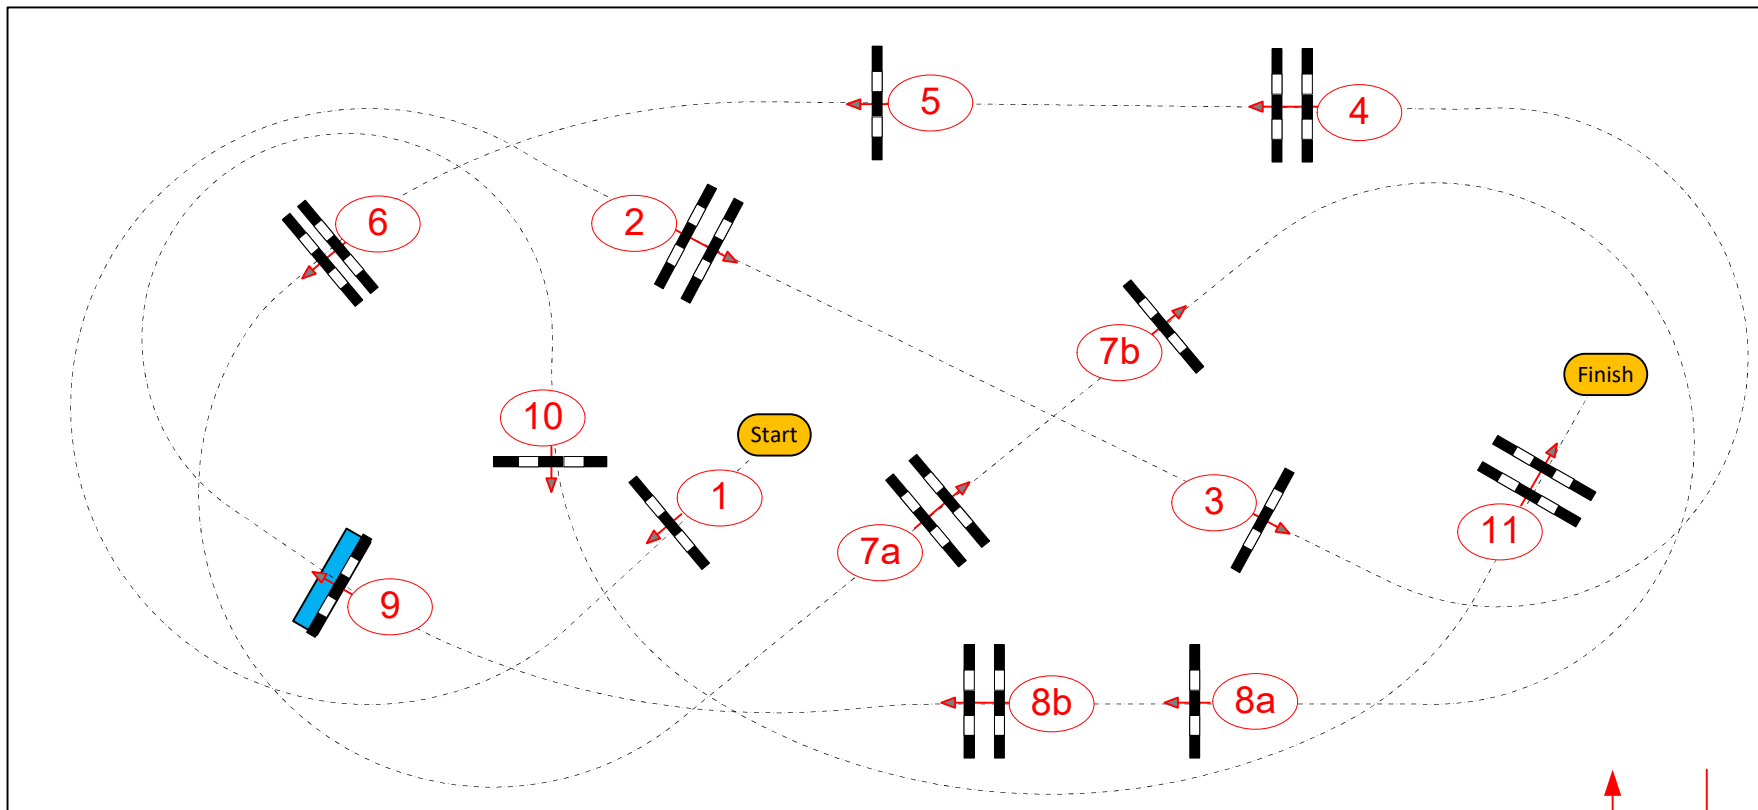

Table: A

Speed: 350 m/min

Obstacles: 1 - 11

Length: 420 m

Efforts: 13

FEI RG / Art. 238.2.1.1

Time allowed: 72 sec

Height: 1,30 m

Time limit: 144 sec

Generalagentur Toni Laurino AG